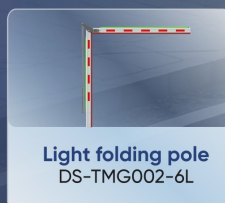

Indicator lights
simplify barrier status display

DS-TMG32X

Straight pole
(straight & telescopic)
DS-TMG001-3D

Folding pole
DS-TMG002-3D

Light straight pole
DS-TMG001-6L

Light folding pole
DS-TMG002-6L

www.hikvision.com
support@hikvision.com