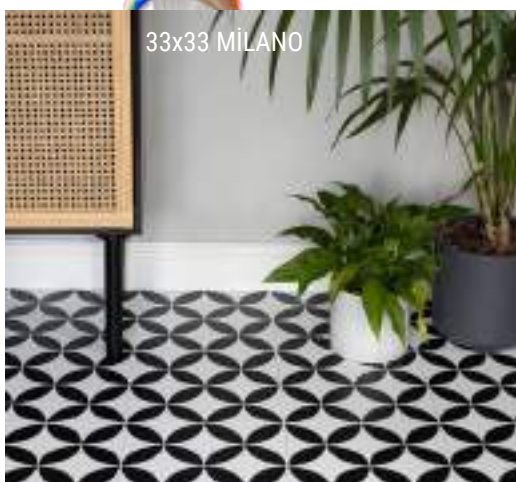

ETERNAL, TIMELESS, AND
CONTEMPORARY

17x17 FISH SCALE
TURQUOISE

60x120 EKOL BEIGE

30X60 BRICH WHITE

33x33 MILANO

17x17 FISH SCALE GREEN

33x33 LH PATTERN

60x60 ELISA BEIGE