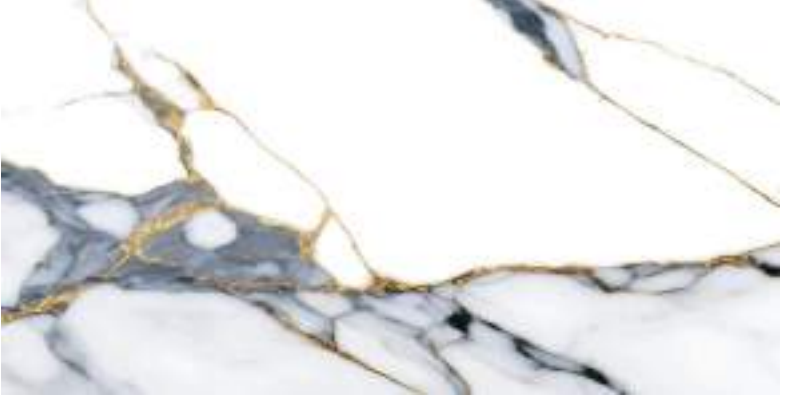

Commercial
Ticari alan

Recycled
Kauçuk

Frost resistance
Donma dayanım

Glossy
Parlak

WALLFLOOR YER&DUVAR

60x120 NERO MARMO

60x120 BLUESTONE

PORCELAIN