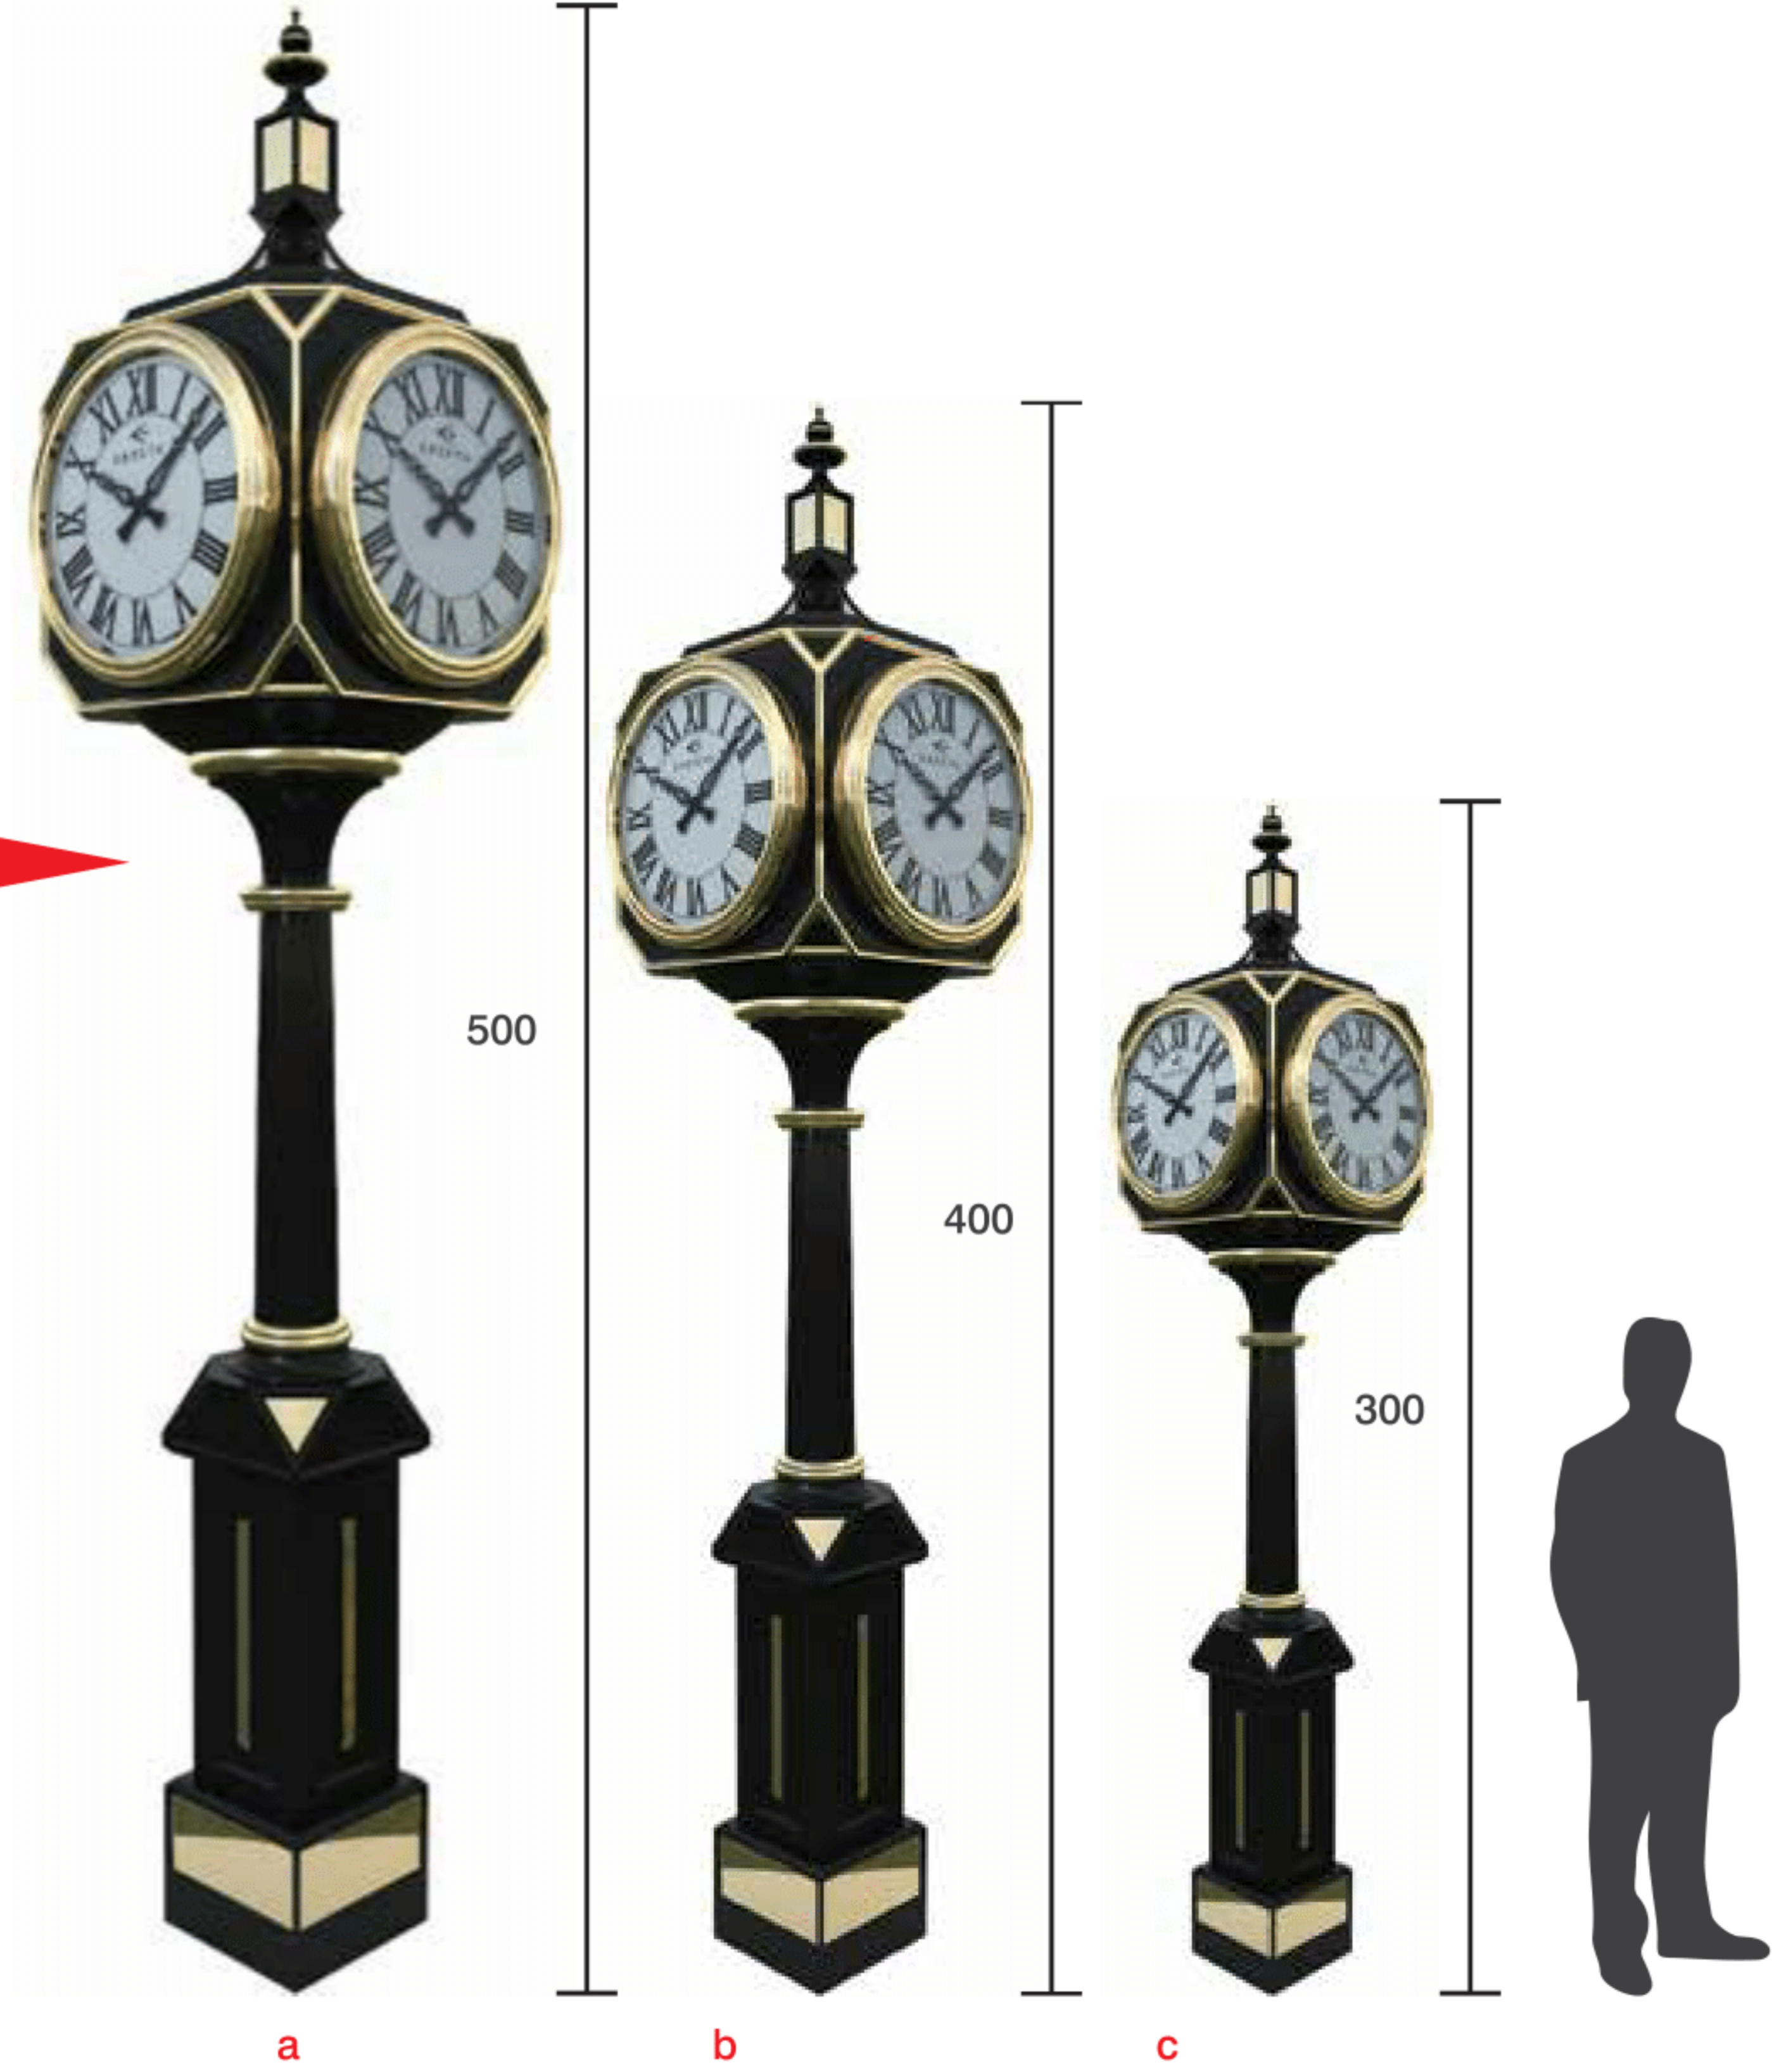

a. DİREKLİ SAAT / Street Clock
DT4

b. AKREP & YELKOVAN TİPİ / Hour & Minute Hands Type

c. RENK TİPİ / Colour Type

d. LED TİPİ / LED Type

Sipariş Kodu / Order Code

DT4-			
a	b	c	d

- a- Direkli Saat / Street Clock
b- Akrep & Yelkovan Tipi / Hour & Minute Hands Type
c- Renk Tipi / Colour Type
d- LED Tipi / LED Type