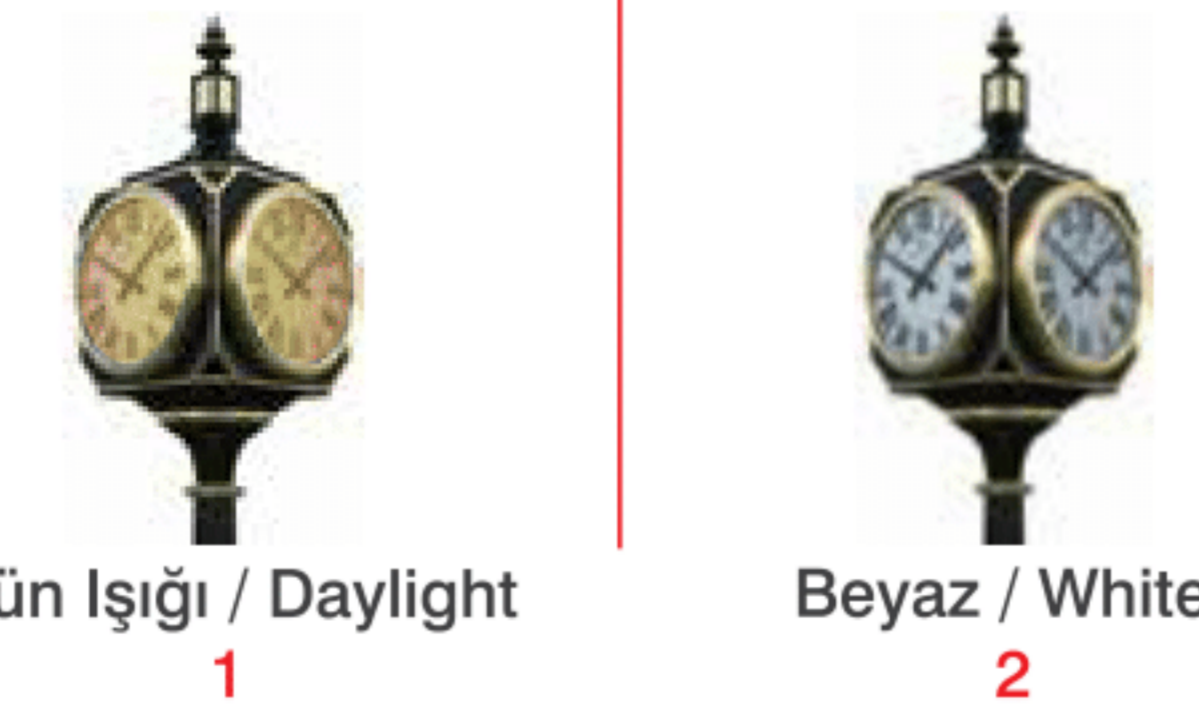

a. DİREKLİ SAAT / Street Clock
DT4

b. AKREP & YELKOVAN TİPİ / Hour & Minute Hands Type

c. RENK TİPİ / Colour Type

d. LED TİPİ / LED Type

Sipariş Kodu / Order Code

DT4-			
a	b	c	d

- a- Direkli Saat / Street Clock
b- Akrep & Yelkovan Tipi / Hour & Minute Hands Type
c- Renk Tipi / Colour Type
d- LED Tipi / LED Type